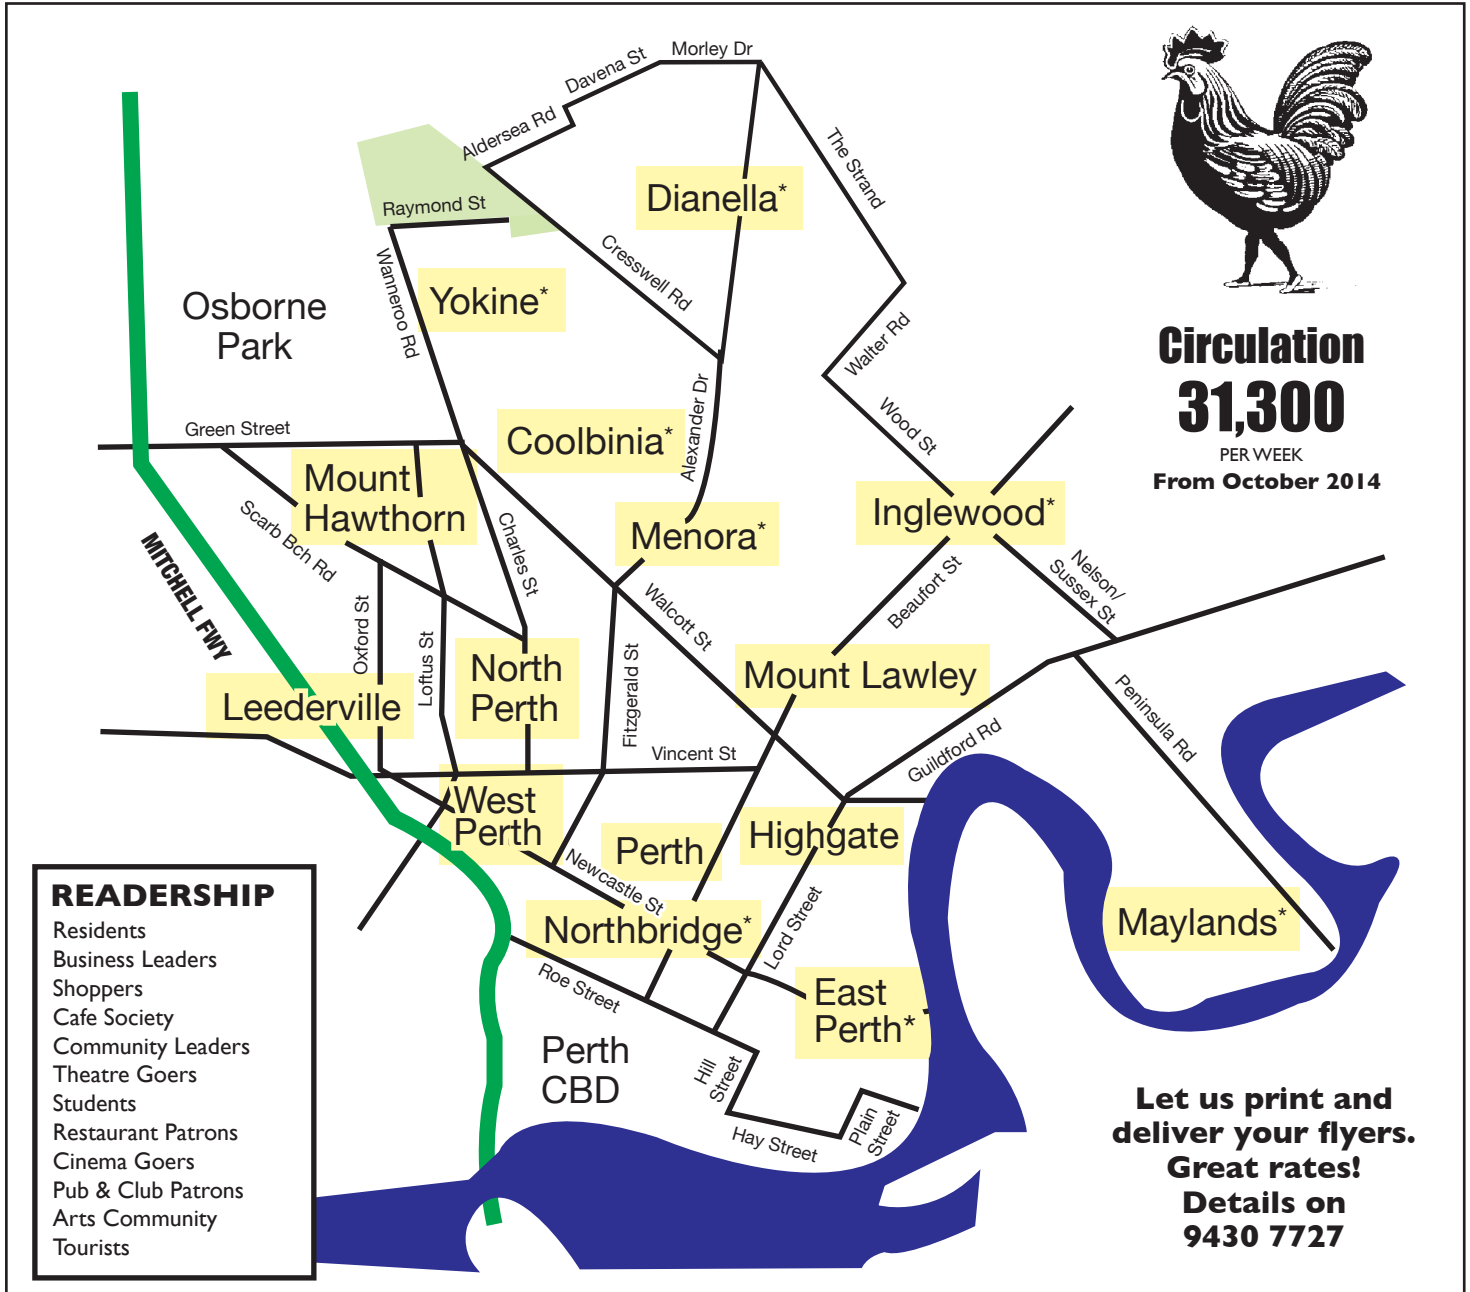

The Perth Voice

41 Cliff Street, Fremantle 6160 • PO Box 85, North Fremantle 6159 • Phone 9430 7727 Fax 9430 7726
advertising@perthvoice.com • www.perthvoice.com

Distribution Areas

37,748
31/03/2014

Want to reach readers in Perth's south of the river suburbs as well? We can help! Call 9430 7727

Week A

Highgate	1090
Leederville	1994
Mt Hawthorn	3317
Mt Lawley	5135
North Perth	4145
Perth	3341
West Perth	1220
East Perth (Vincent)	120
Dianella (part)*	3550
Inglewood*	2564
Yokine (part)*	3634
Bulks	1113

Week B

Highgate	1090
Leederville	1994
Mt Hawthorn	3317
Mt Lawley	5135
North Perth	4145
Perth	3341
West Perth	1220
East Perth*	2790
Coolbinia*	531
Maylands (part)*	4041
Menora*	1091
Northbridge*	1464
Bulks	1123

*Indicates fortnightly delivery areas